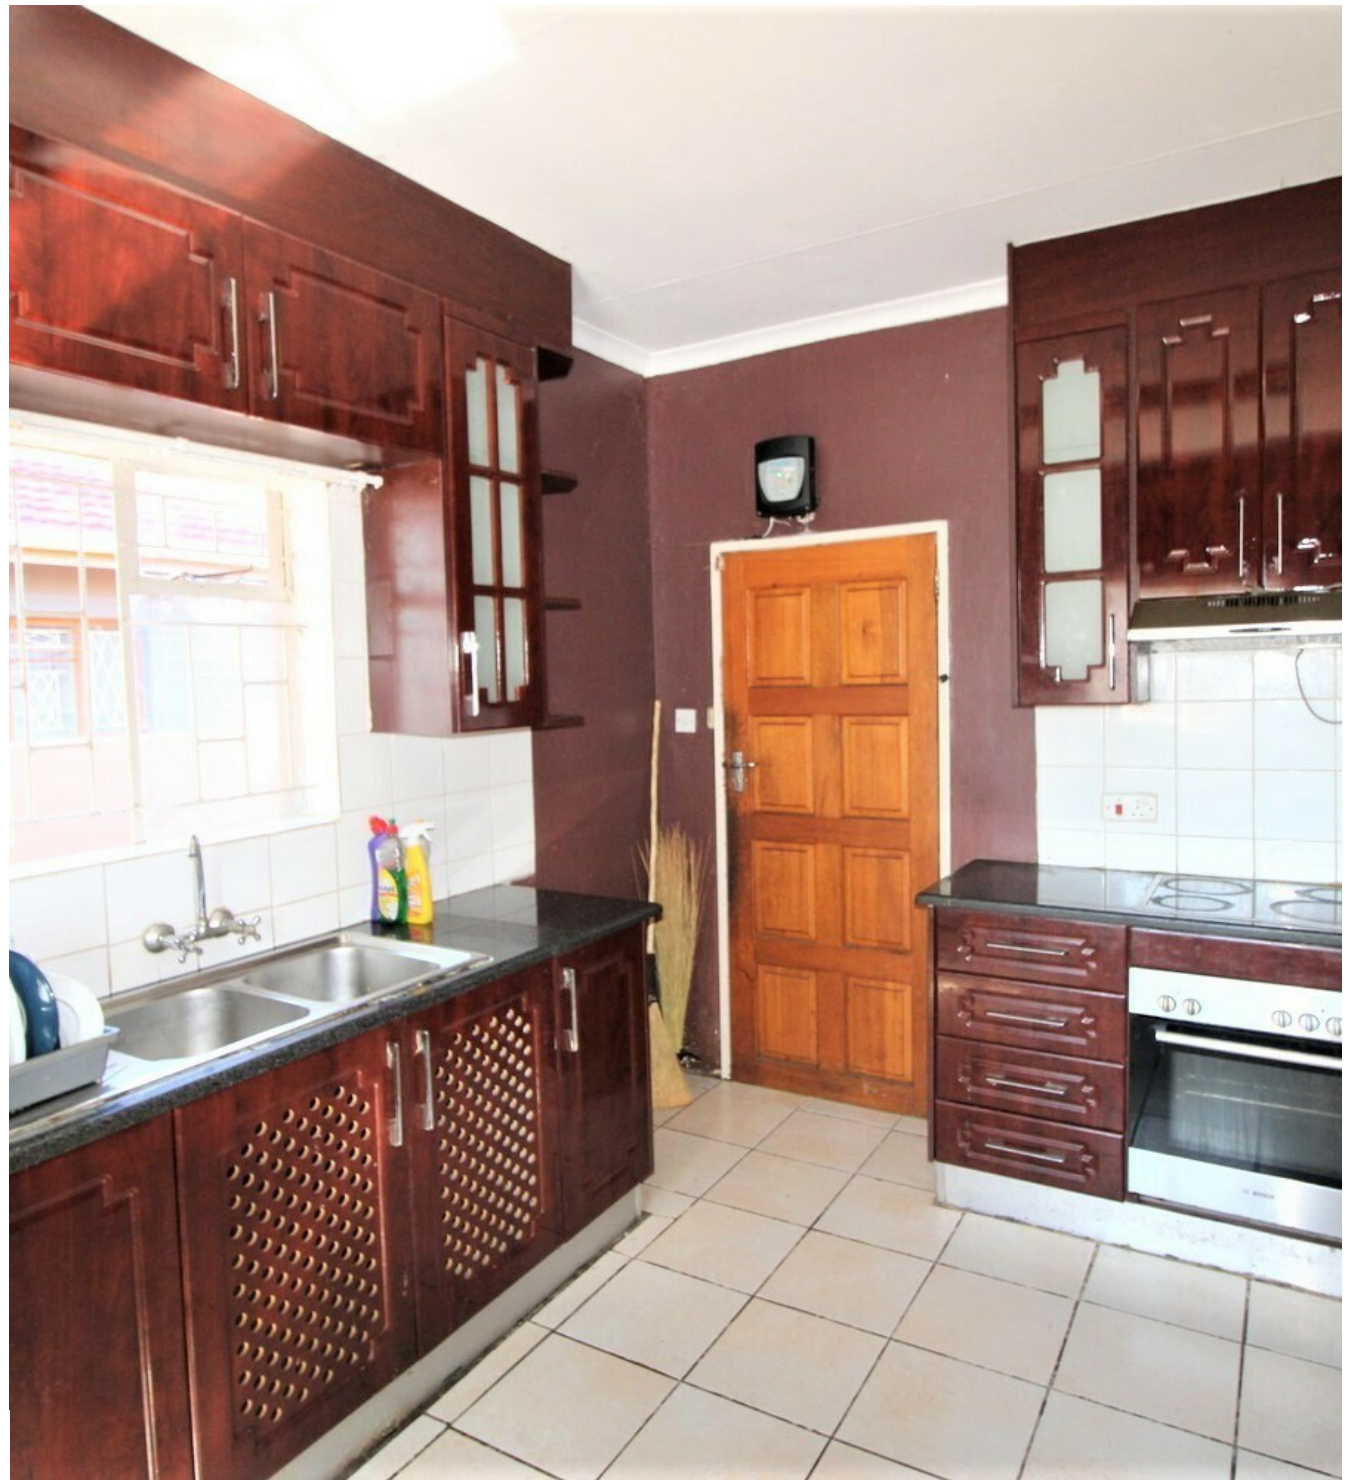

BOTSWANA SOUTH-EAST DISTRICT BLOCK 9

BWP 1,275,000

150 Years

JOHN D WOOD & CO.

London, Country & International Property

BOTSWANA SOUTH-EAST DISTRICT
BLOCK 9

Great price, Great Location and Great home! LP5541 3 Bedroom house with an ensuite plus 1 shared bathroom. The property also has separate 2 bedroom cottage at the back making it a great buy for investment or family home.