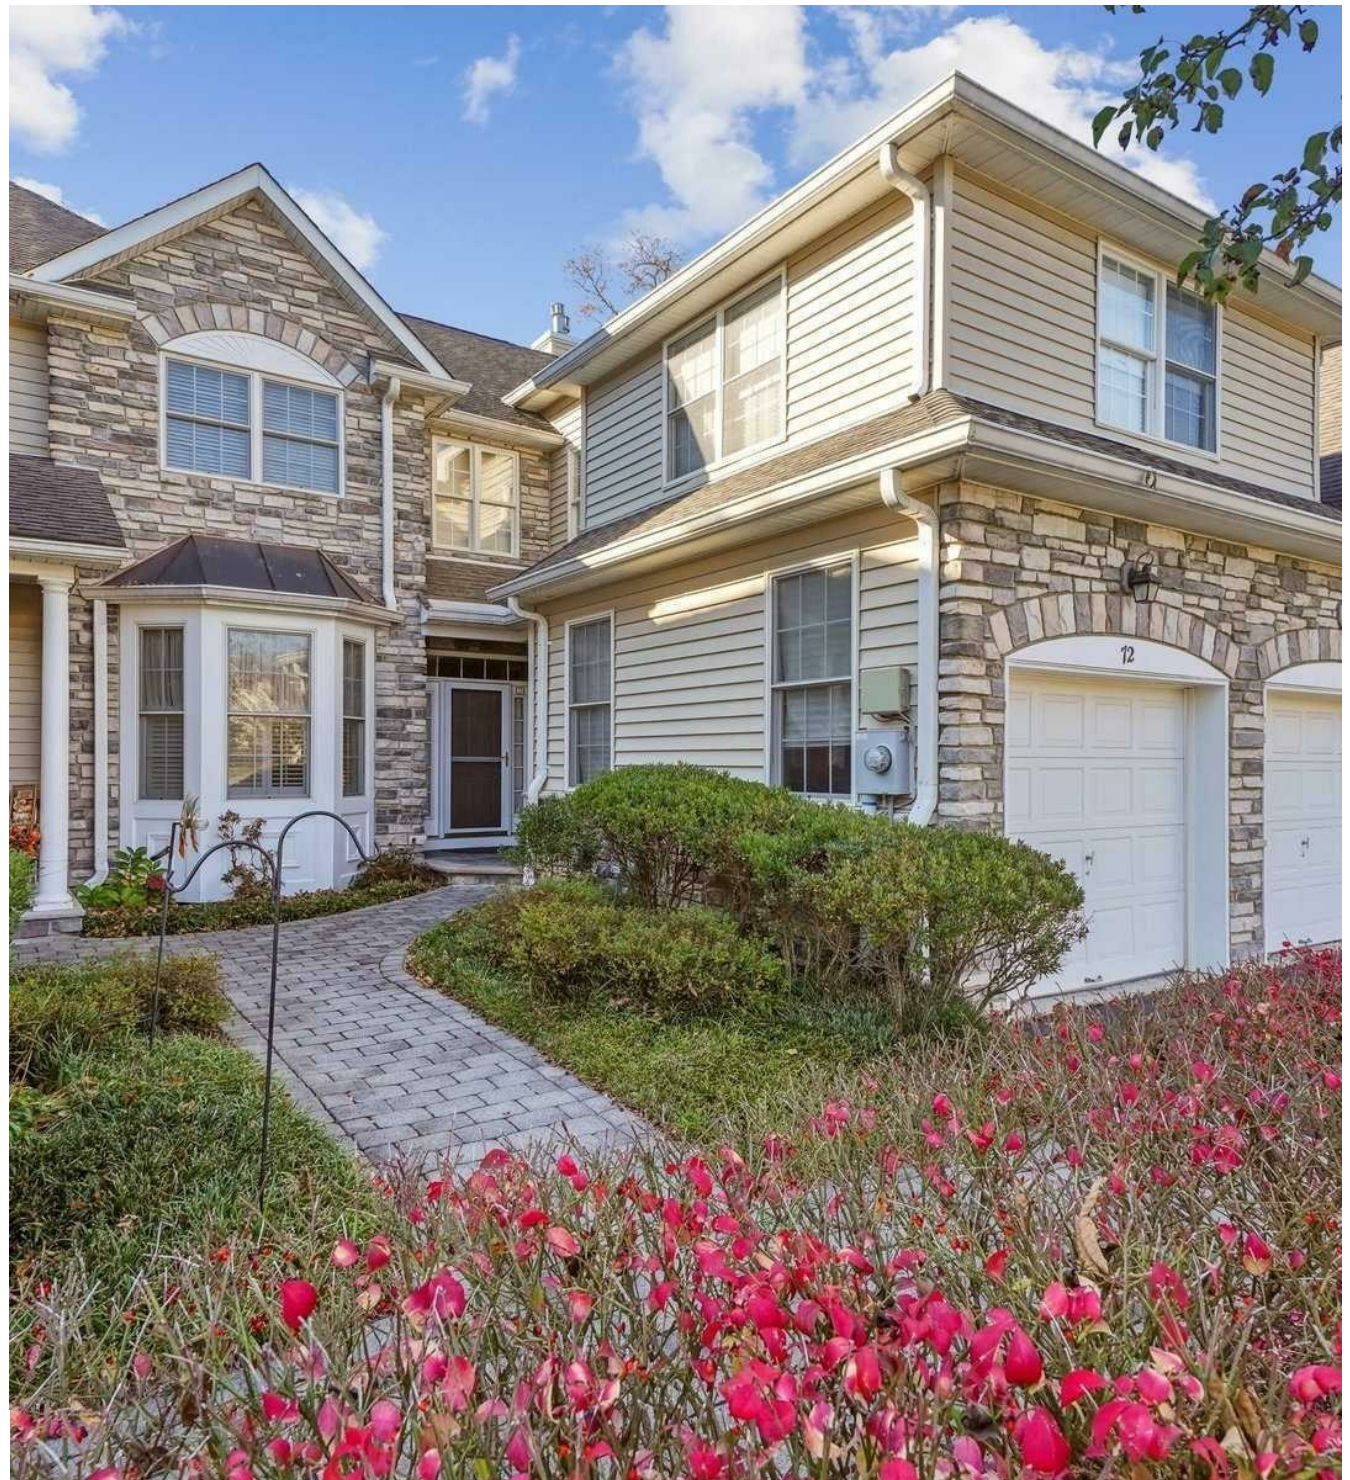

72 SCHINDLER COURT

72 SCHINDLER CT, MORRIS,
PARSIPPANY-TROY HILLS TOWNSHIP, NJ
07054

Enter Sterling Mist, an idyllic 55+ community w/ 28 lovely townhomes, & you'll immediately feel at home! Manicured lawns, beautiful exteriors & a spacious, 2-story foyer bathed in natural light. Rich wood floors flow underfoot. A crisp, white kit w/ center island, SS appliances, pantry closet, butler's pantry, sleek counters & fabulous, eye-catching backsplash, features sliders to EXTENDED 20'x14' PAVER PATIO w/ tranquil wooded view. A warm & inviting FR w/ gas fpl opens to the kit, assuring an easy-living floor plan that is sure to please! The DR w/ chair rail & bay window is ready for entertaining.

Cooling: Central A/C,
Garage Count: 2 Car Garage

$779,000