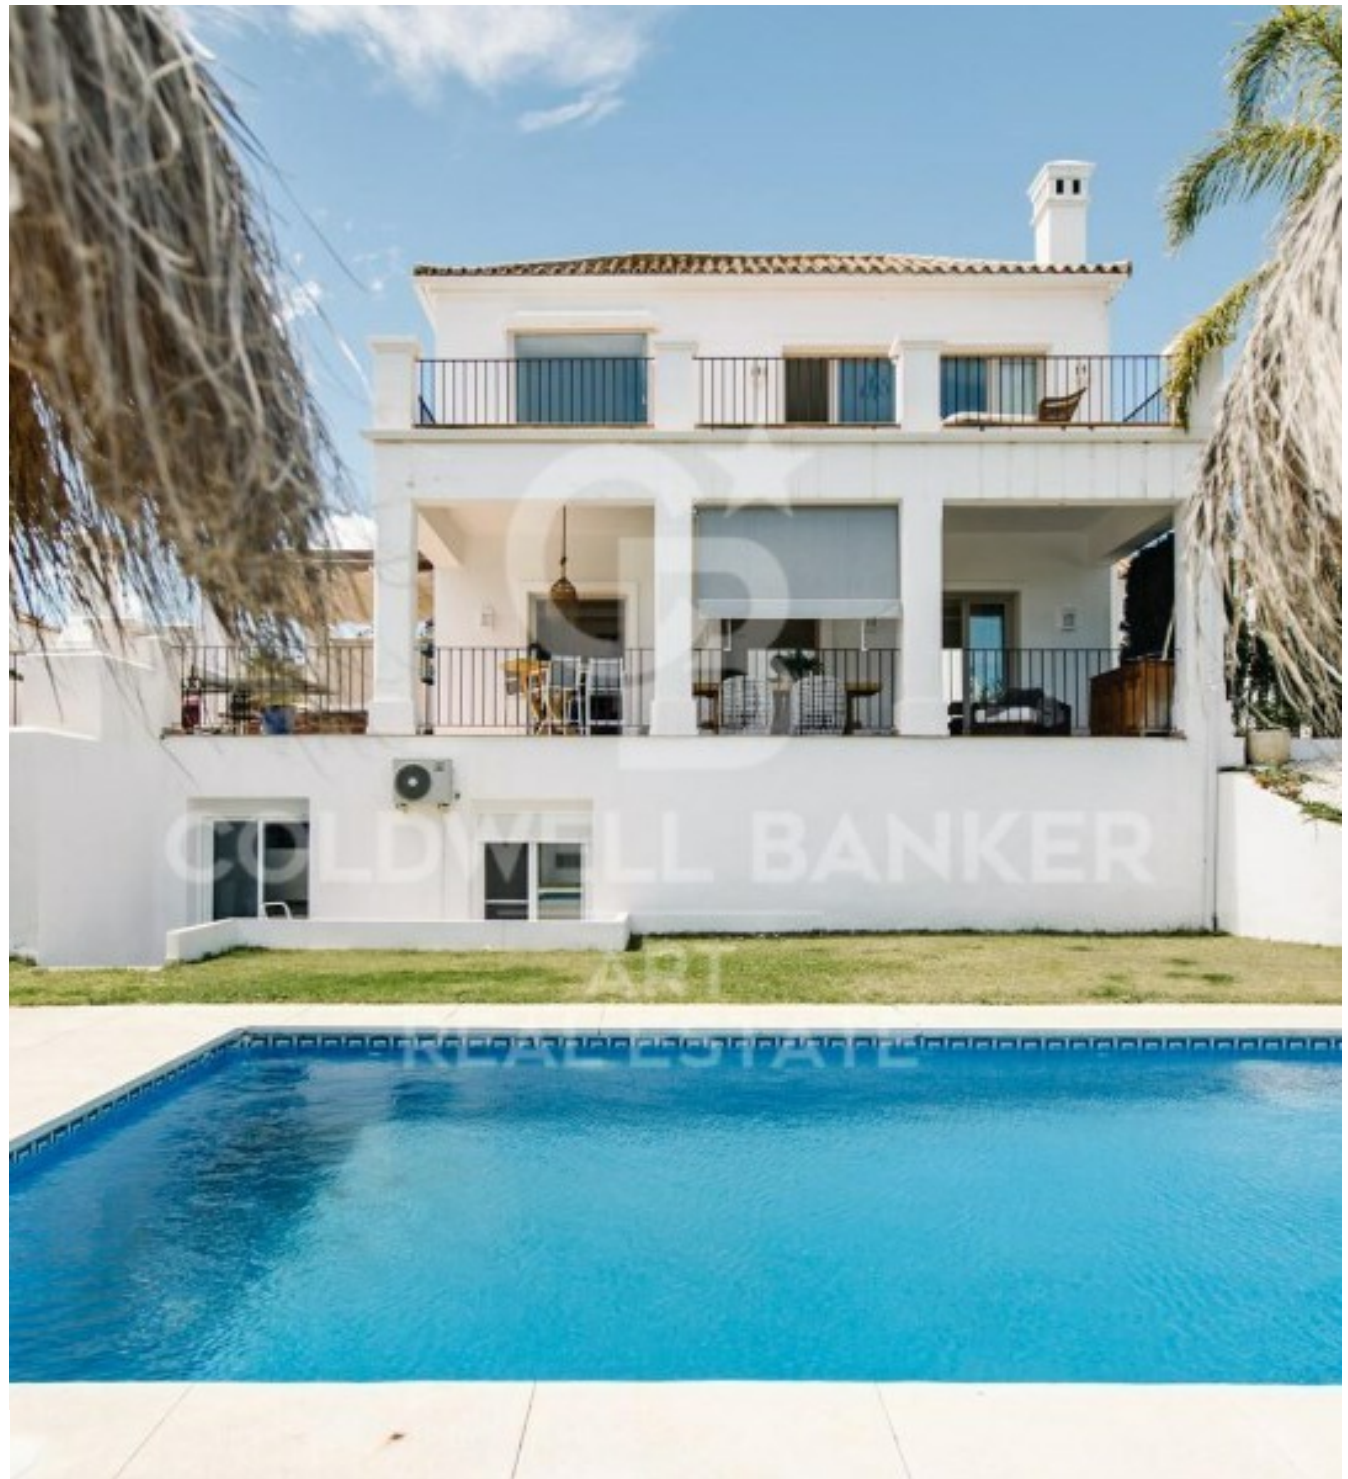

# MÁLAGA, ESTEPONA, SELWO MÁLAGA, ESTEPONA, SELWO MÁLAGA

ESTEPONA

Nestled in the peaceful and sought-after area of La Resina Golf within Selwo, this charming Andalusian-style villa exudes timeless elegance, privacy, and panoramic views of the golf course and surrounding mountains. Set on a generous plot of nearly 1,000 m<sup>2</sup>, the villa enjoys an east to south-facing orientation, bathing the interiors in natural light throughout the day. With a built area of just over 400 m<sup>2</sup>, complemented by 200 m<sup>2</sup> of spacious terraces, this beautifully maintained residence is ideal as a family home or a luxurious holiday retreat.

**Area Description: School Zone,  
Exterior: Gardens**

**€1,495,000**

The main level features a welcoming entrance hall with soaring double-height ceilings that lead into a bright and airy living and dining area with a cozy fireplace. A fully fitted open-plan kitchen with a breakfast area adds both function and charm. This level also includes two generous en suite guest bedrooms and a separate guest toilet. From here, there is direct access to covered and open terraces, a lush mature garden, a heated private pool, and a stylish BBQ chill-out area perfect for outdoor living and entertaining. Upstairs, accessed by a graceful winding staircase from the hallway, is the elegant master bedroom suite, complete with a separate dressing area and serene views. The lower level, illuminated with natural light, offers two additional guest bedrooms, each with its own bathroom, as well as a spacious entertainment area ideal for gatherings with family and friends. A fully equipped laundry area and a private garage accommodating two to three cars complete this floor. Just a 10-minute drive from the beaches, Estepona town centre, and the glamour of Puerto Banús and with La Resina Golf Course right on your doorstep this home blends classic Andalusian charm with modern comfort in a tranquil yet convenient location.