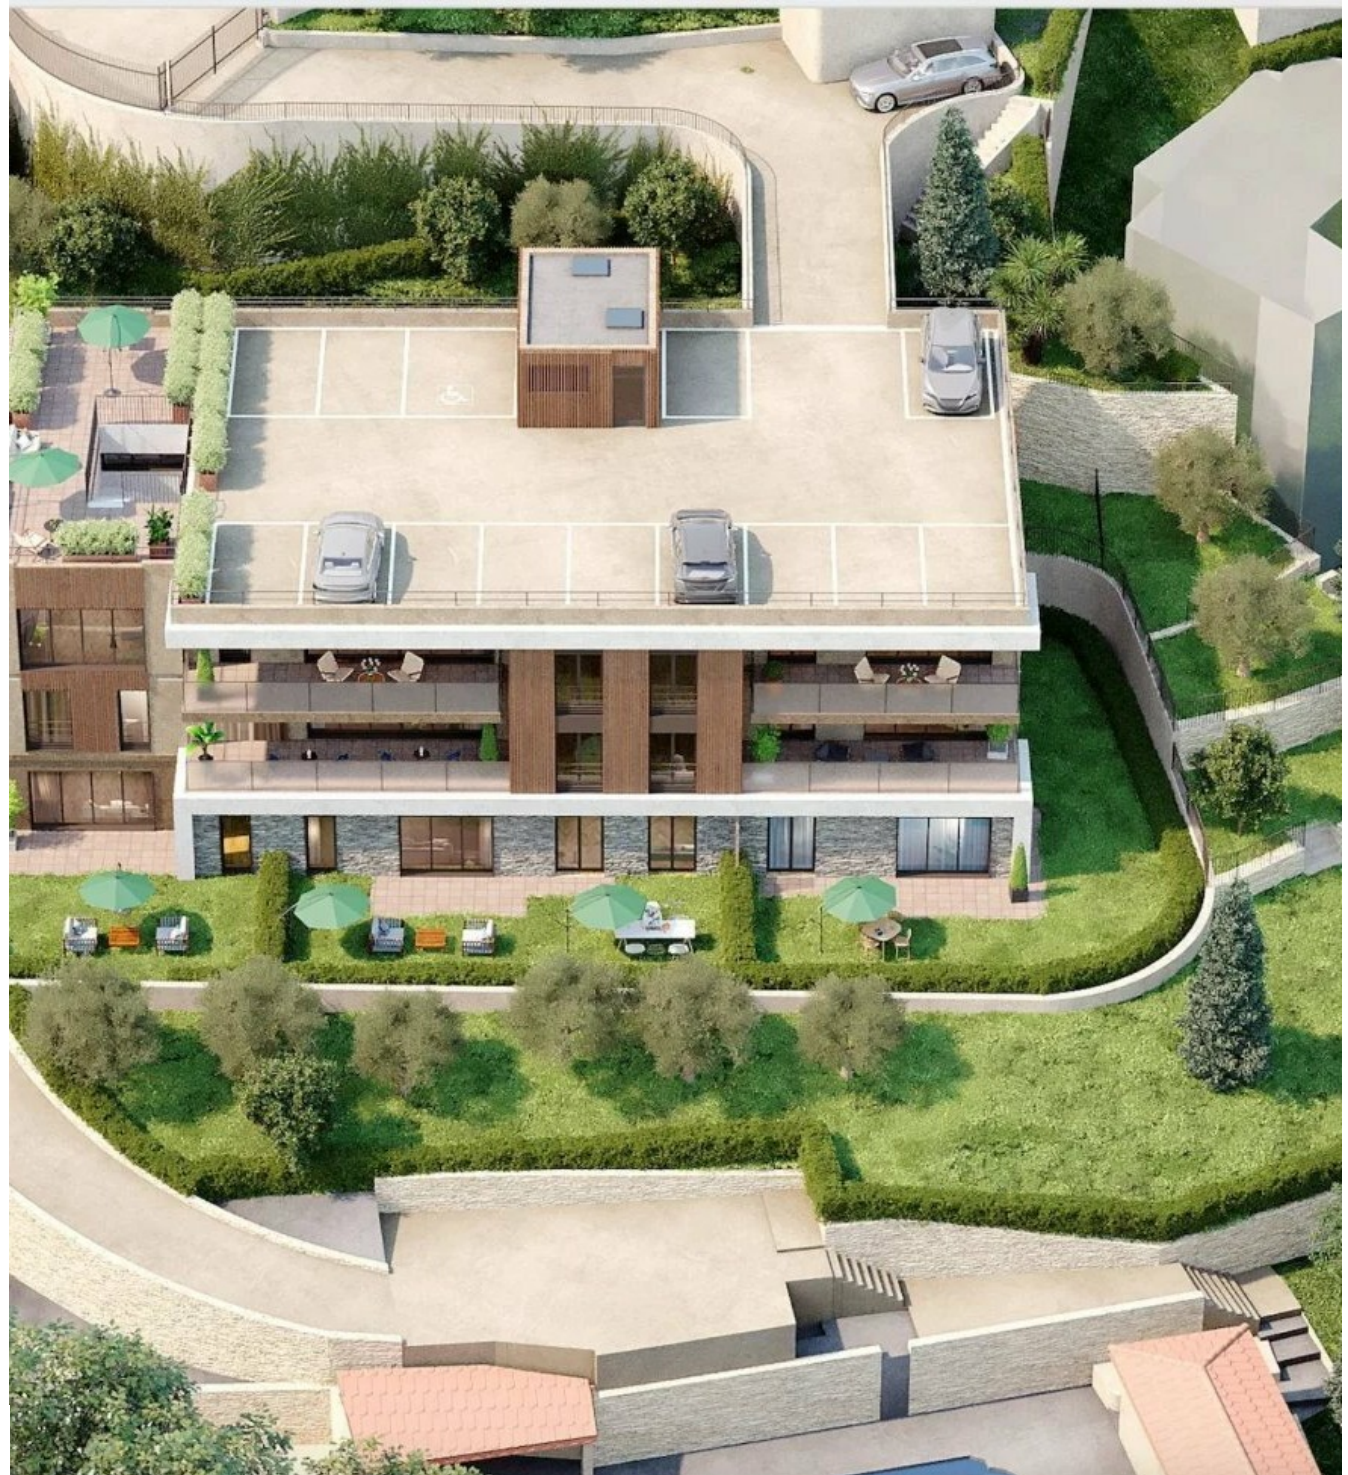

**69 m,
Spa**

€805,000

Eight exceptional apartments, from studios to five-room units, offering generous space and premium features. A spa and wellness area will be available to residents. Sold with 1 storage room. Parking spaces : 45.000€ Delivery in the 2nd quarter of 2028. Reduced notarie fees. Features WELL-APPOINTED INTERIORS • Isophonic screed • Engineered wood flooring in living rooms and bedrooms • Ducted reversible air conditioning • Tiled floors and full-height tile surround in bathtubs and showers • Vanity unit with illuminated mirror in bathrooms and shower rooms • Heated towel rail and shower screen • Fitted wardrobes • Lacquered aluminum exterior joinery • Motorized roller shutters • Wrought iron or glass railings depending on orientation • Pre-installed home automation system PRACTICAL AMENITIES • Lobby and floor landings decorated by an interior designer • Secure rooftop parking • Bike storage • Optional storage rooms on the garden level • Wellness area with fitness equipment, spa, hammam, and sauna ENHANCED SECURITY • Apartment doors equipped with an A2P** certified lock • Videophone and access control with Vigik® system Agency fees payable by vendor - Montant moyen de la quote-part de charges courantes 3,180 €/yearly