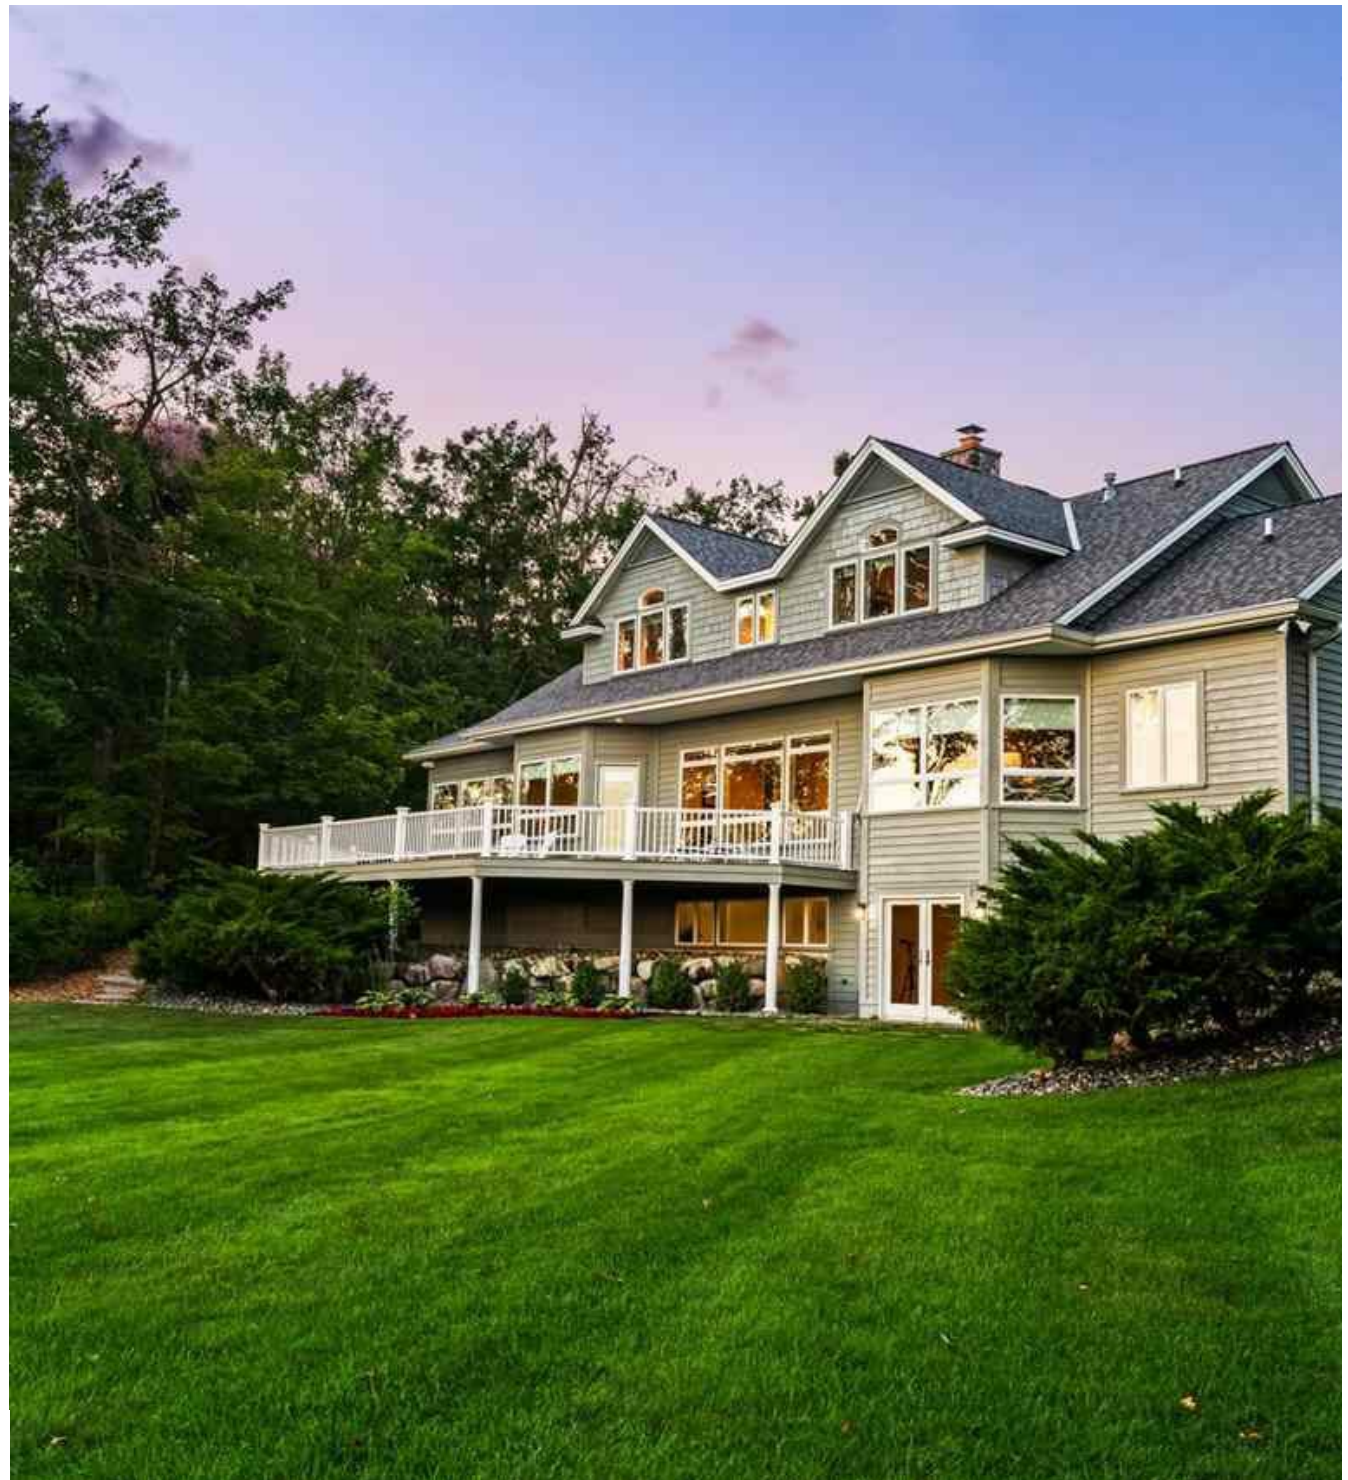

731 W HATHAWAY ROAD

731 W HATHAWAY RD, HARBOR SPRINGS, MI 49740

Commanding more than 26 acres above Lake Michigan, this Harbor Springs estate combines panoramic views of Little Traverse Bay with a premier location along M-119. With over 636 feet along M-119, at the entrance to the famed Tunnel of Trees - and the Little Traverse Wheelway bike path passing directly by - the property is as connected as it is private, minutes from downtown yet surrounded by rolling landscape and mature hardwoods. At the heart of the estate, a residence designed by Nick White and crafted by Behan Construction draws the bay into nearly every room.

**Appliances: Refrigerator,
Exterior: Sprinkler System,
Heating - Fuel Type: Propane,
Appliances: Microwave,
Appliances: Dishwasher,
Appliances: Range / Oven**

$4,150,000