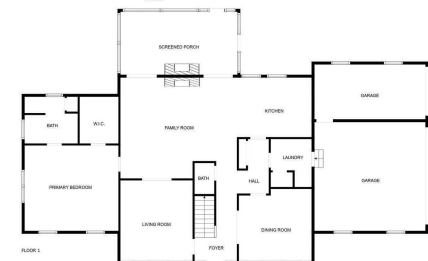

Beautifully Updated 4-Bedroom in this sought after Golf Course Community. Welcome to this stunning 4 Bed, 4.5 Bathroom home offering over 3000 sq ft of thoughtfully designed living space. Come experience spacious Bedrooms that all have their own bathroom, open-floorplan, updated kitchen, Double Garage with additional Golf Cart Garage, abundant storage, and a cozy fireplace! Walk outside to enjoy the large beautiful backyard, a screened porch with an outdoor fireplace making this ideal for entertaining and enjoying family time. Located in a top rated school districts, minutes from Stennis Space Center, Short drive to Keesler Air Force Base, and the beautiful Gulf of America beaches.

Garage Count: 2 Car Garage

\$359,000

Close to shopping, entertainment, and amazing restaurants. Enjoy the amenities of community pools, tennis courts and so much more.

FLOOR 2

FLOOR 1