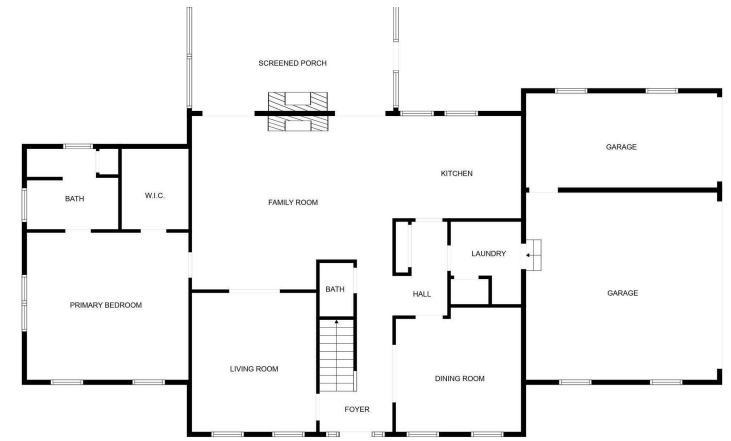

Beautifully Updated 4-Bedroom in this sought after Golf Course Community. Welcome to this stunning 4 Bed, 4.5 Bathroom home offering over 3000 sq ft of thoughtfully designed living space. Come experience spacious Bedrooms that all have their own bathroom, open-floorplan, updated kitchen, Double Garage with additional Golf Cart Garage, abundant storage, and a cozy fireplace! Walk outside to enjoy the large beautiful backyard, a screened porch with an outdoor fireplace making this ideal for entertaining and enjoying family time. Located in a top rated school districts, minutes from Stennis Space Center, Short drive to Keesler Air Force Base, and the beautiful Gulf of America beaches.

Garage Count: 2 Car Garage

\$359,000

Close to shopping, entertainment, and amazing restaurants. Enjoy the amenities of community pools, tennis courts and so much more.

FLOOR 2

FLOOR 1