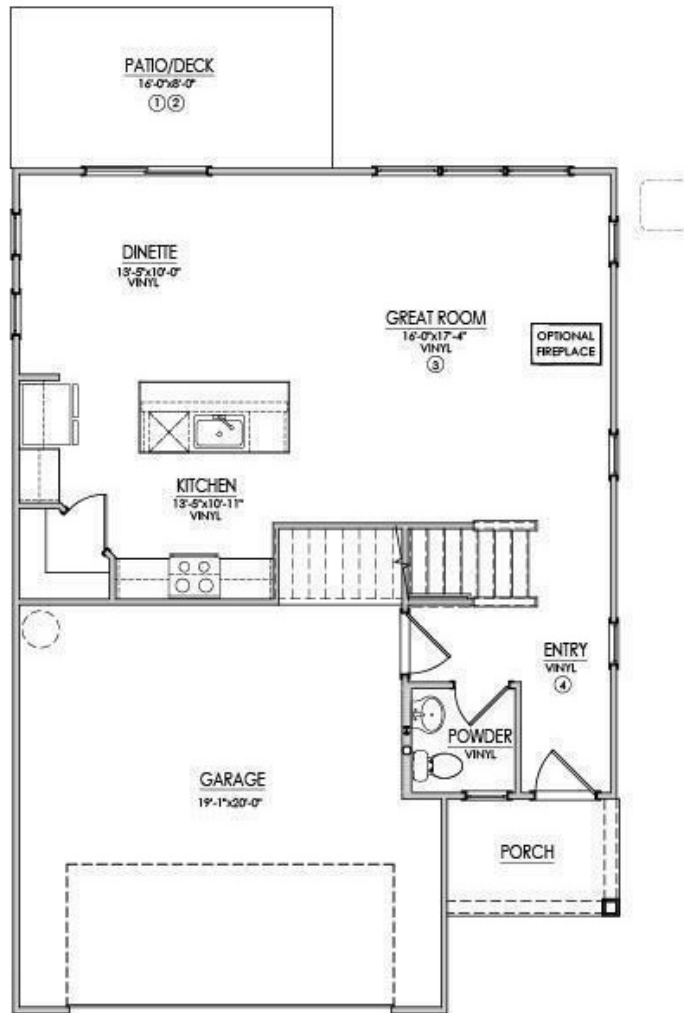

# 320 CONDUCTOR (LOT 57) LANE

LAKE MURRAY BLVD, IRMO, SC 29063

Welcome to Bickley Station!! Bickley Station is a charming new home community in Irmo, South Carolina, offering modern living in a highly convenient location introducing a brand New floorplan! The main level features a large great room that is open to a spacious kitchen and dining room. The owner's suite on the 2nd level features a large bathroom with shower and separate water closet. The 2nd level also boasts two additional bedrooms and a full bath. This home has a two car garage. Virtual tour and/or listing photos include stock photography. Colors and options may vary. Price subject to change without notice. Home is only in early stages of framing.

CODE: 00000000000000000000

ELEVATION - A6

**LOWER FLOOR PLAN - A**