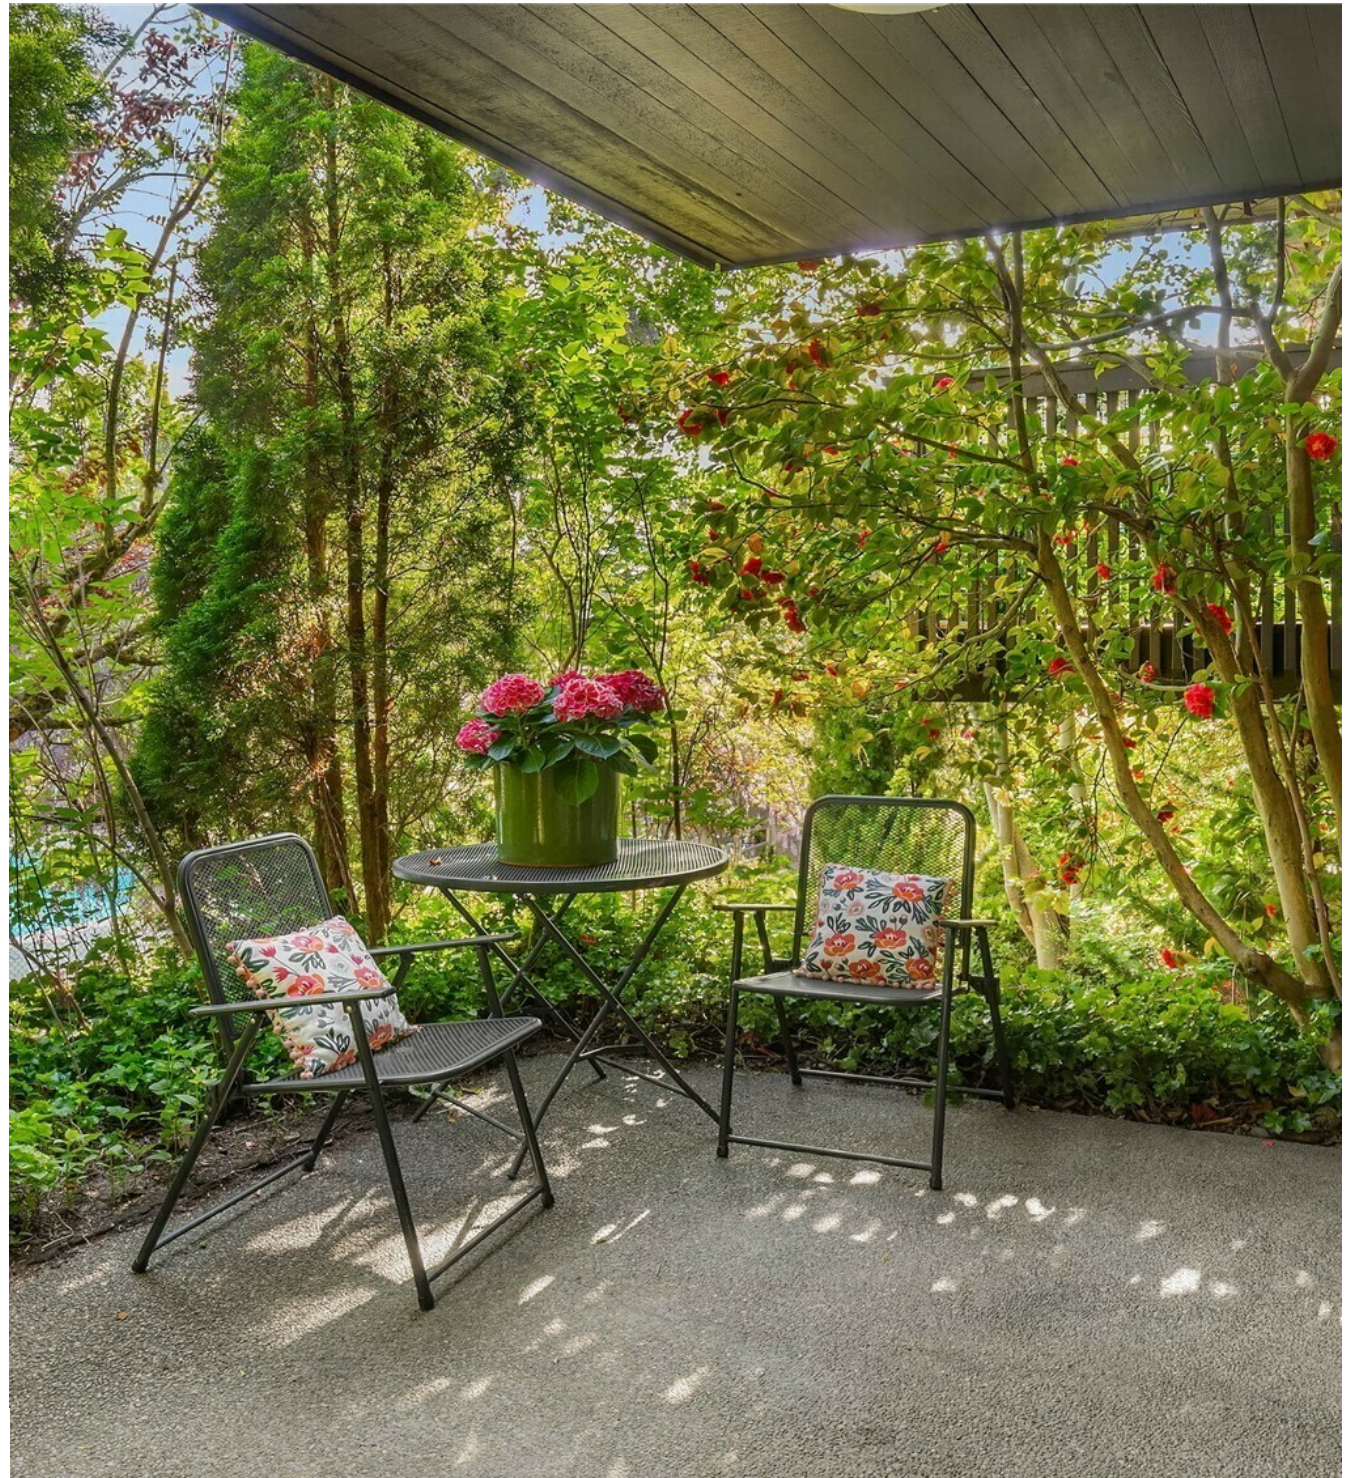

1425 S PUGET DRIVE UNIT I 2

1425 S PUGET DR, RENTON, WA 98055

Hints of aloha. The sweet smell of wisteria in bloom, the crystal blue water dancing from the pool adjacent to your patio. This is a home packed with extras and elevated details. A kitchen reborn with newer cabinetry, stainless appliances, quartz slab counters and tile backsplash. Open living and dining room with sliders out to the patio cocooned in a garden of camelia's, rhodies, cherry blossoms & lush greenery. Primary with upgraded bath detailed with slab marble counters & tile. Second bedroom and a chic half bath offer flexibility. Huge walk in closet by the entry, double closet in the hall and ample closet space in the bedrooms.

Cooling: No A/C,
Heating Type: Radiant Floor

$284,950