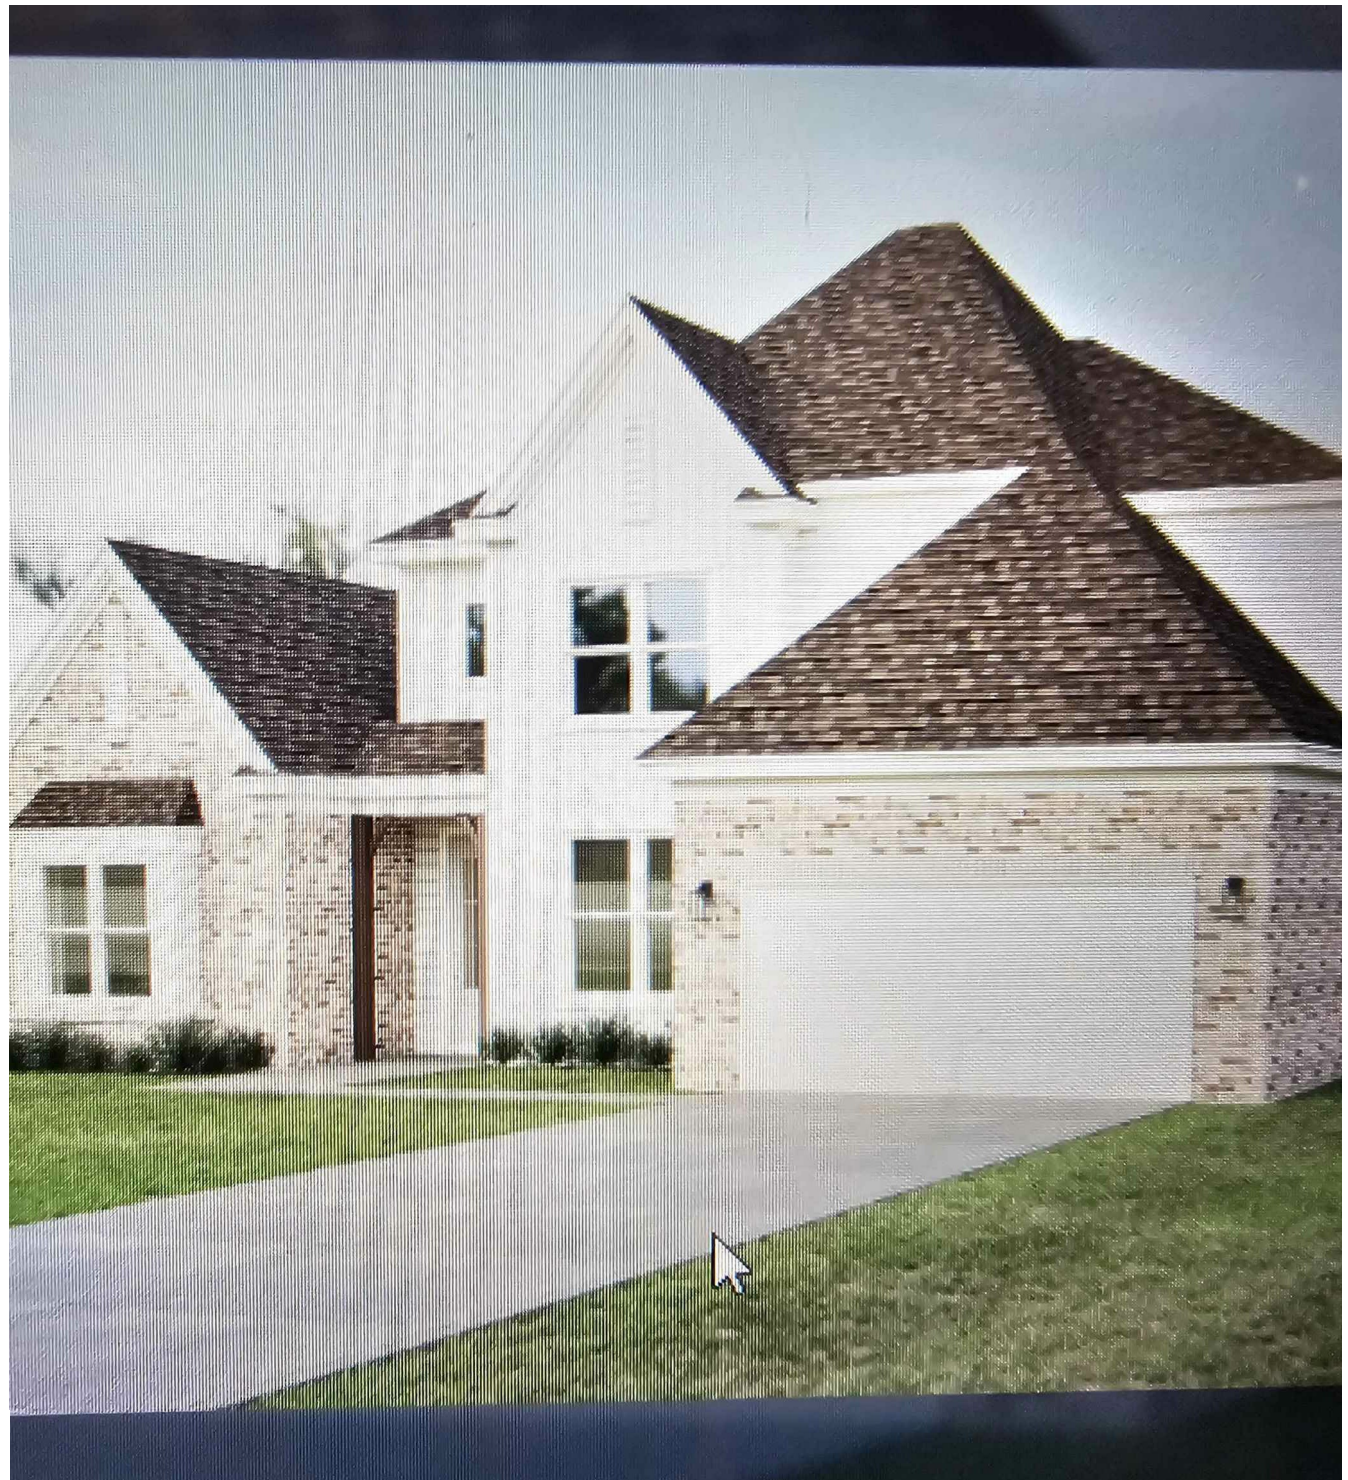

340 WIRT RD

340 WIRT RD, OAKLAND, TN 38060

Meridian Premier Homes is currently offering an incredible $10,000 towards the buyers closing expenses, which can be combined with a 1% purchase price credit from the preferred lender!! This is a fantastic opportunity to save significantly on your new home. Blinds and refrigerator are included. Welcome to the Cypress, a lovely and attractive home. You'll be impressed by the handsome great room with a fireplace, and the open kitchen with a breakfast space, granite countertops, a large island, and a dining room. The main floor features a primary suite with an ensuite bathroom, complete with a soaking tub, a walk-through shower with dual shower heads, and two walk-in closets.

Flooring: Tile,

Lot Description: Level,

Exterior Description: Brick,

Kitchen Features: Eat-in Kitchen,

Cooling: Central A/C,

Kitchen Features: Center Island

$445,900