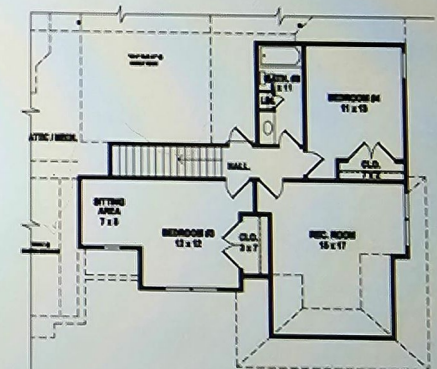

**Flooring: Tile,**

**Lot Description: Level,**

**Exterior Description: Brick,**

**Kitchen Features: Eat-in Kitchen,**

**Cooling: Central A/C,**

**Kitchen Features: Center Island**

**\$445,900**

There is also a second bedroom and an additional bathroom on this level. Upstairs, you'll find three more bedrooms and another full bathroom.

Floor Plan Model – Cypress C

FIRST LEVEL

SECOND LEVEL

FLOOR PLAN ID 1794 C  
BEDROOMS 5  
BATHS 3  
SQUARE FOOTAGE 2,500-2,600

**MERIDIAN**  
PREMIER HOMES

This featured home represents the floor plan. Actual front elevation, color, and finishes may vary. For more information, please contact a sales agent.  
MeridianPremierHomes.com