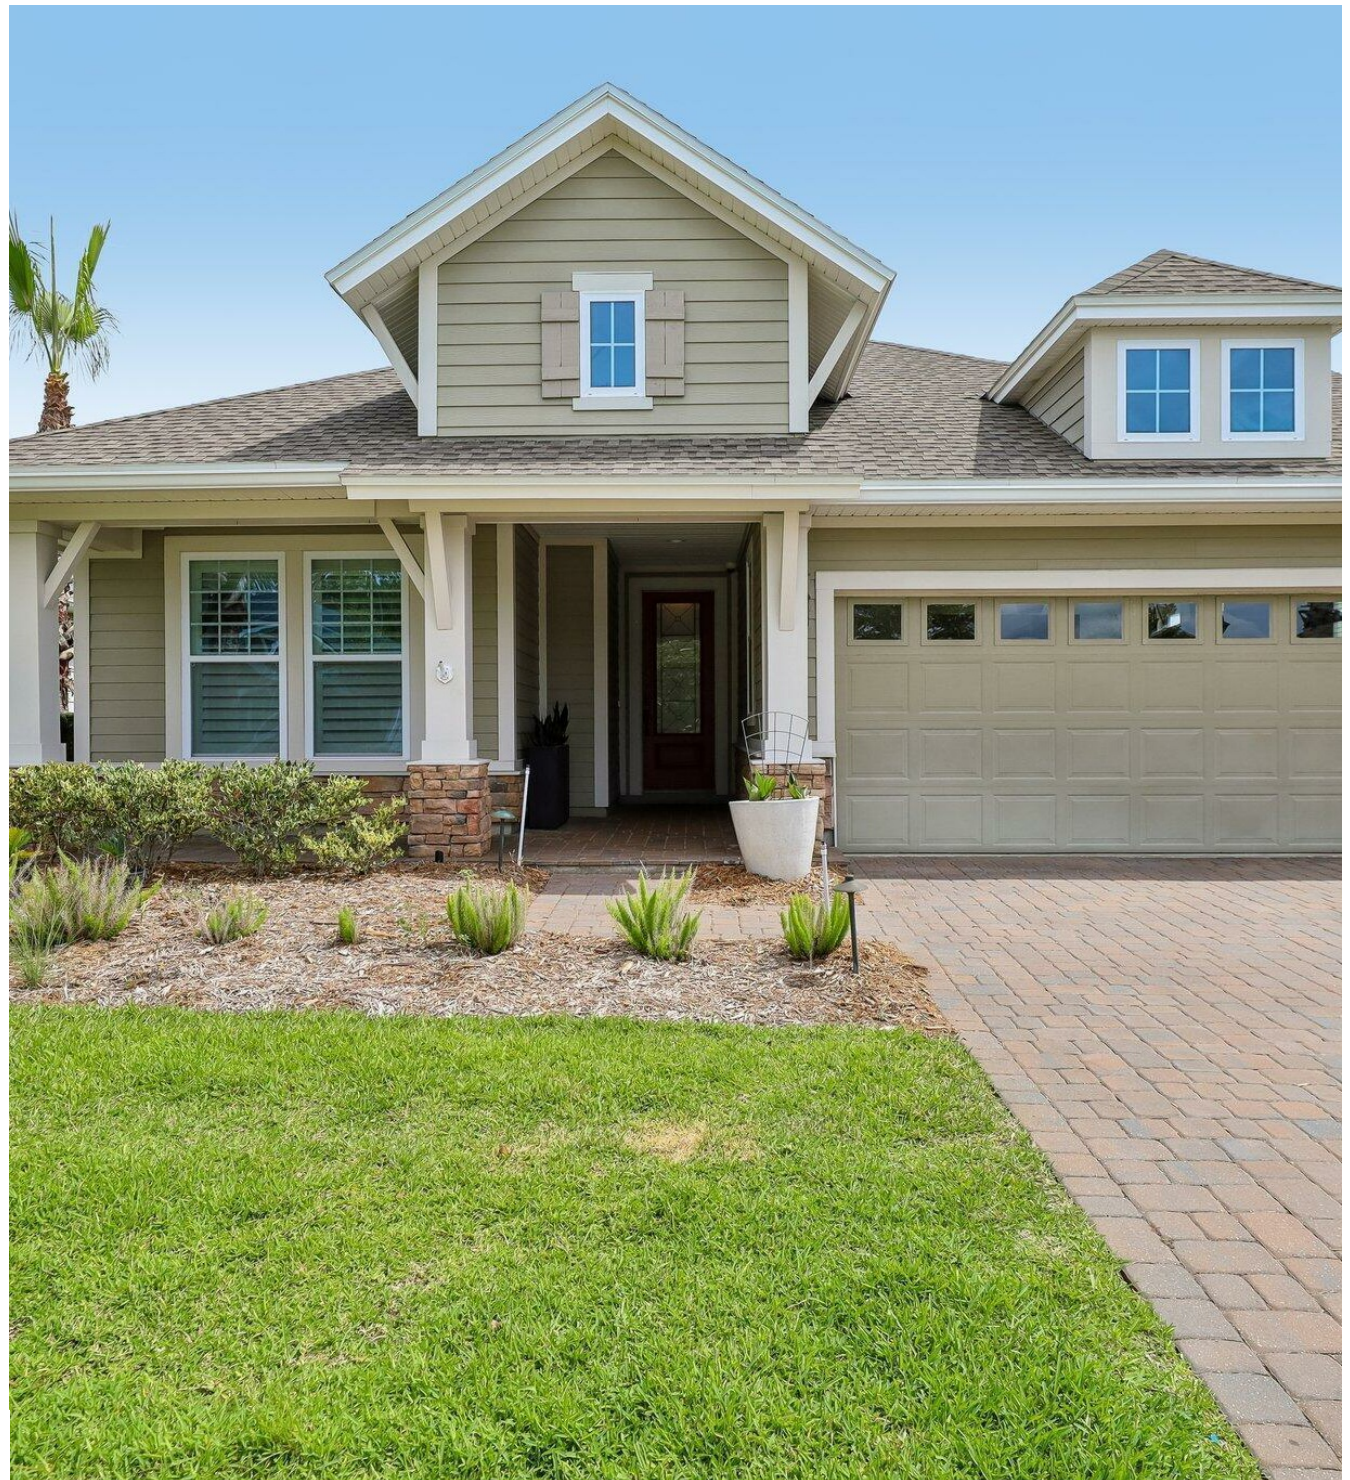

122 PINE MANOR DRIVE

122 PINE MANOR DR, JACKSONVILLE, FL 32081

\$775,000

150 Years

JOHN D WOOD & CO.

London, Country & International Property

122 PINE MANOR DRIVE

122 PINE MANOR DR, JACKSONVILLE, FL
32081

Incredible opportunity to own this single level former model David Weekley home! This property is the total package that's well appointed with loads of special features and upgrades. Four bedrooms plus office makes this the ideal layout. Solid surface flooring throughout. Huge open kitchen with large granite island, Viking gas range and microwave, stainless steel French door refrigerator and dishwasher. Under cabinet lighting, pull out shelves and additional cabinet niche with wine cooler. The dining area features a built-in buffet, glass cabinets and stunning cottage coastal wood accented ceiling and stylish light fixture.

Garage Count: 2 Car Garage

\$775,000

This area flows perfectly to the great room with speakers, ceiling fan and recessed lighting. A glass French door leads to the stunning outdoor living room with pavers, stacked stone summer kitchen with Blaze gas grill and sink, tongue and groove wood ceilings and hot tub for your ultimate oasis! Heading back inside, there are four bedrooms and three baths.